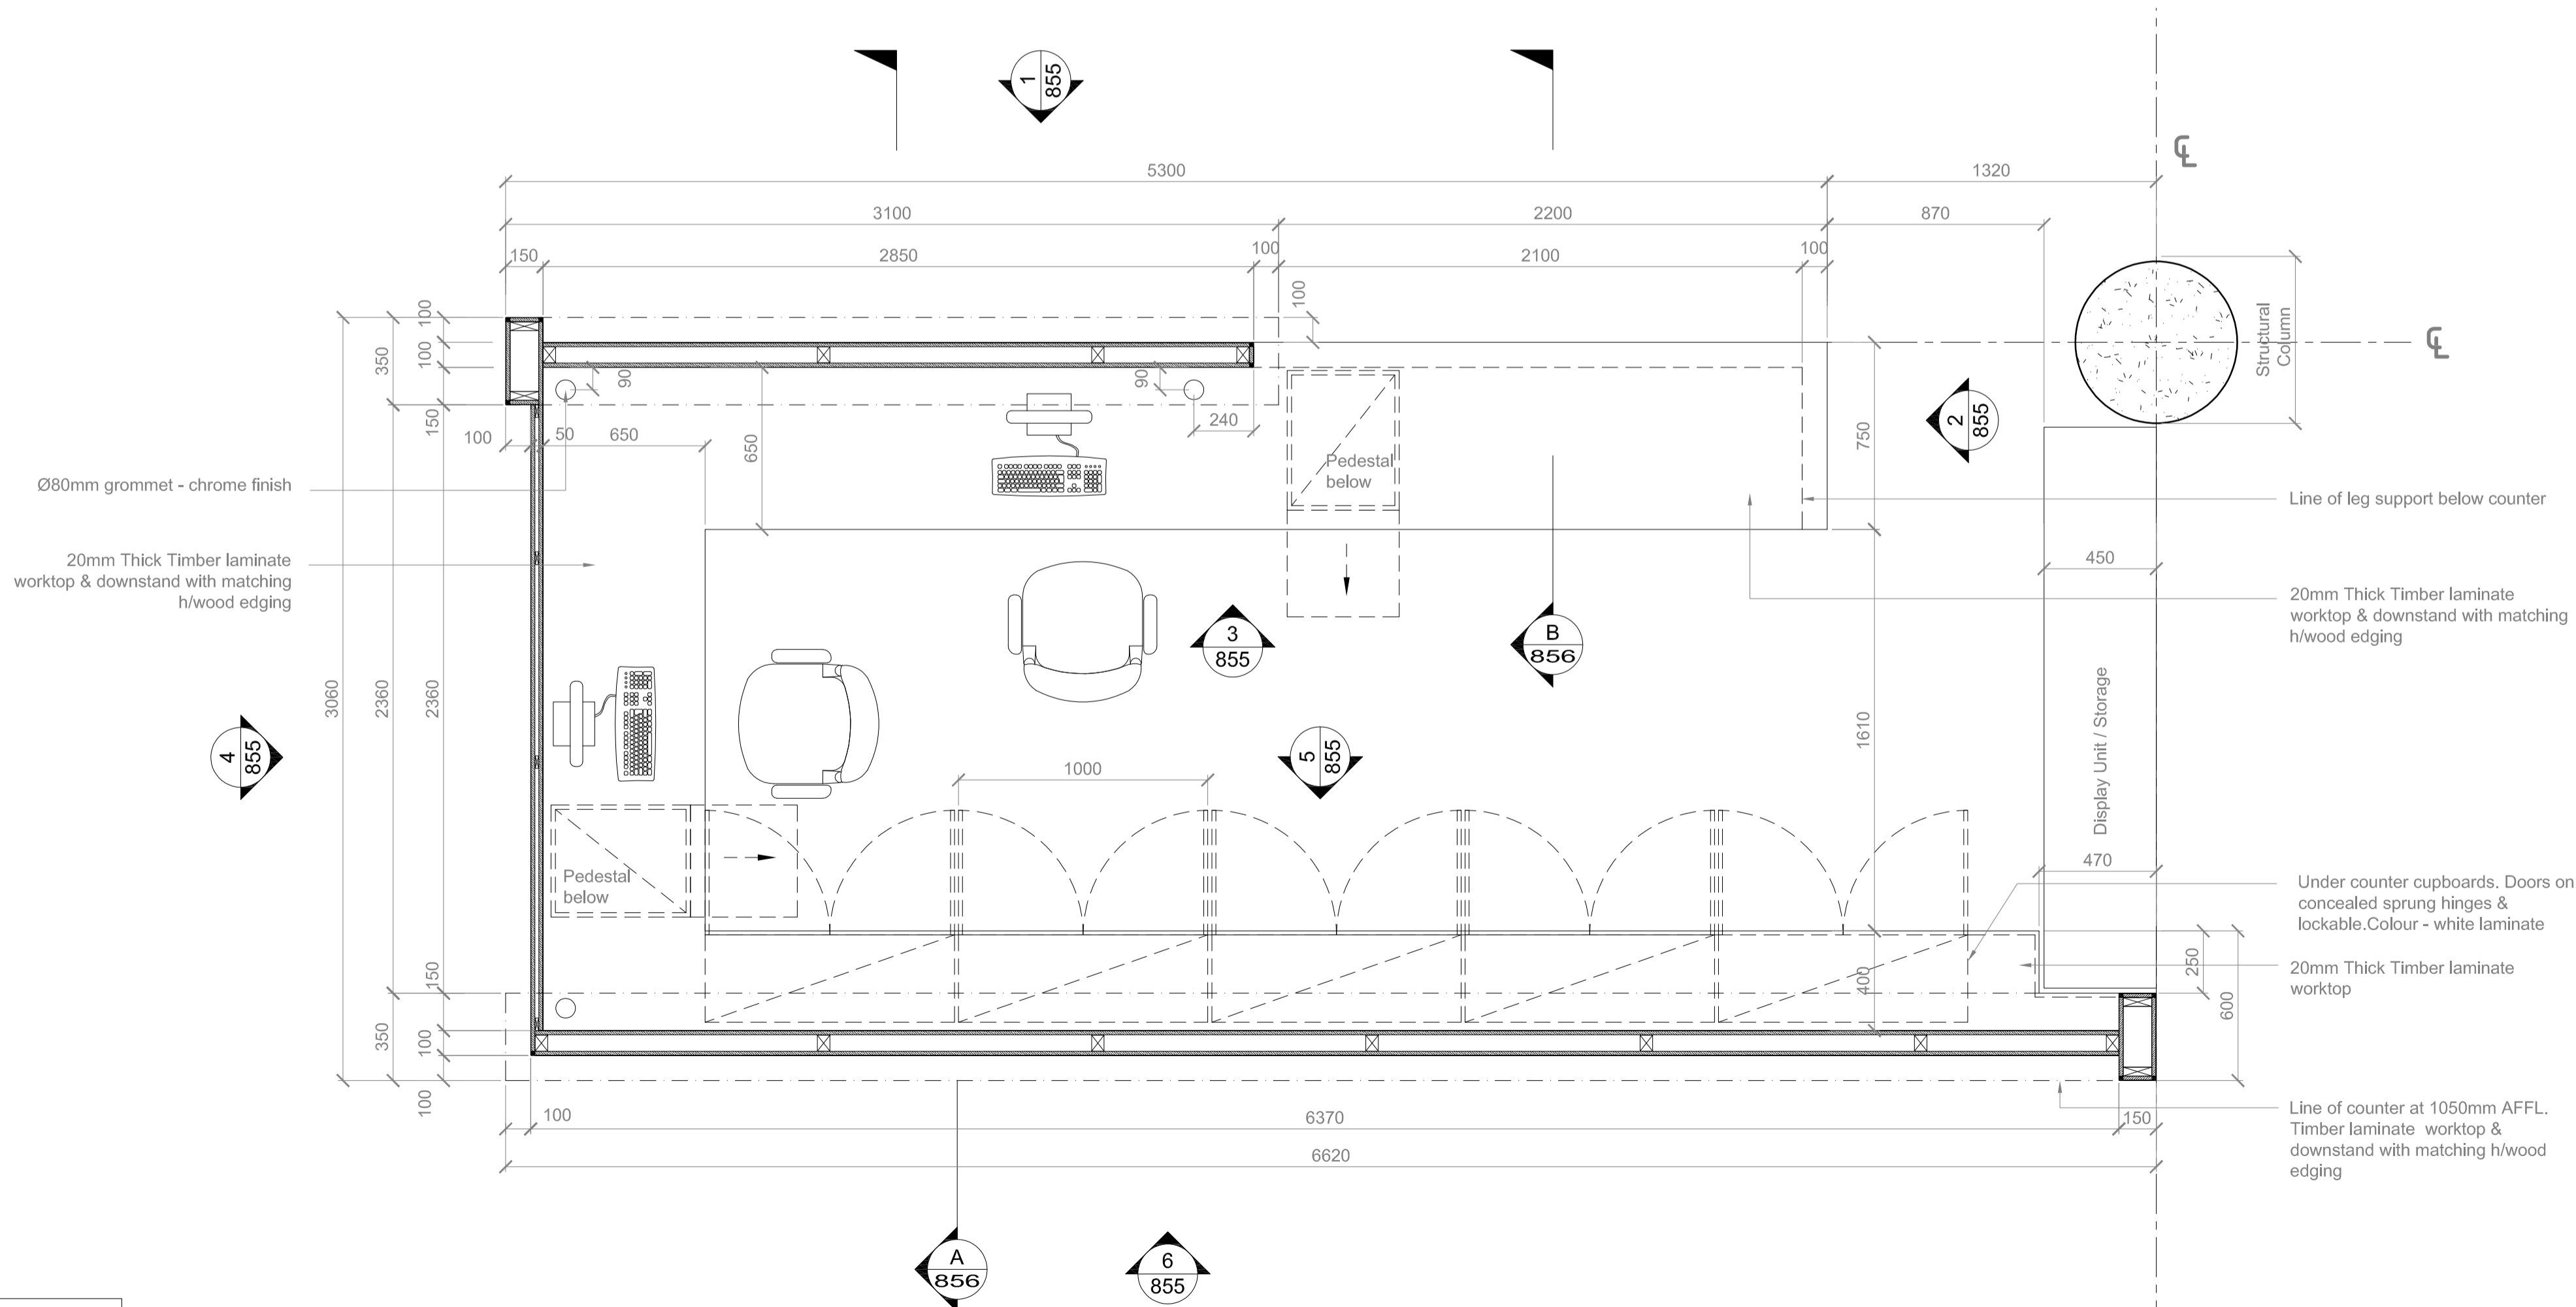

2 Plan - High Counter
Scale 1:20

1 Plan - Low Counter
Scale 1:20

Key Plan

GMW Architects

Project
**Network Rail
National Centre
Milton Keynes**

Drawing Title
**Ground Floor - B3
Plans
Gym Reception Desk**

North	Sheet A1	Scale 1:20	Drawn VM
	Date 01/03/10		Checked SW
Project no. 3996	Drawing no. 854		Revision T1